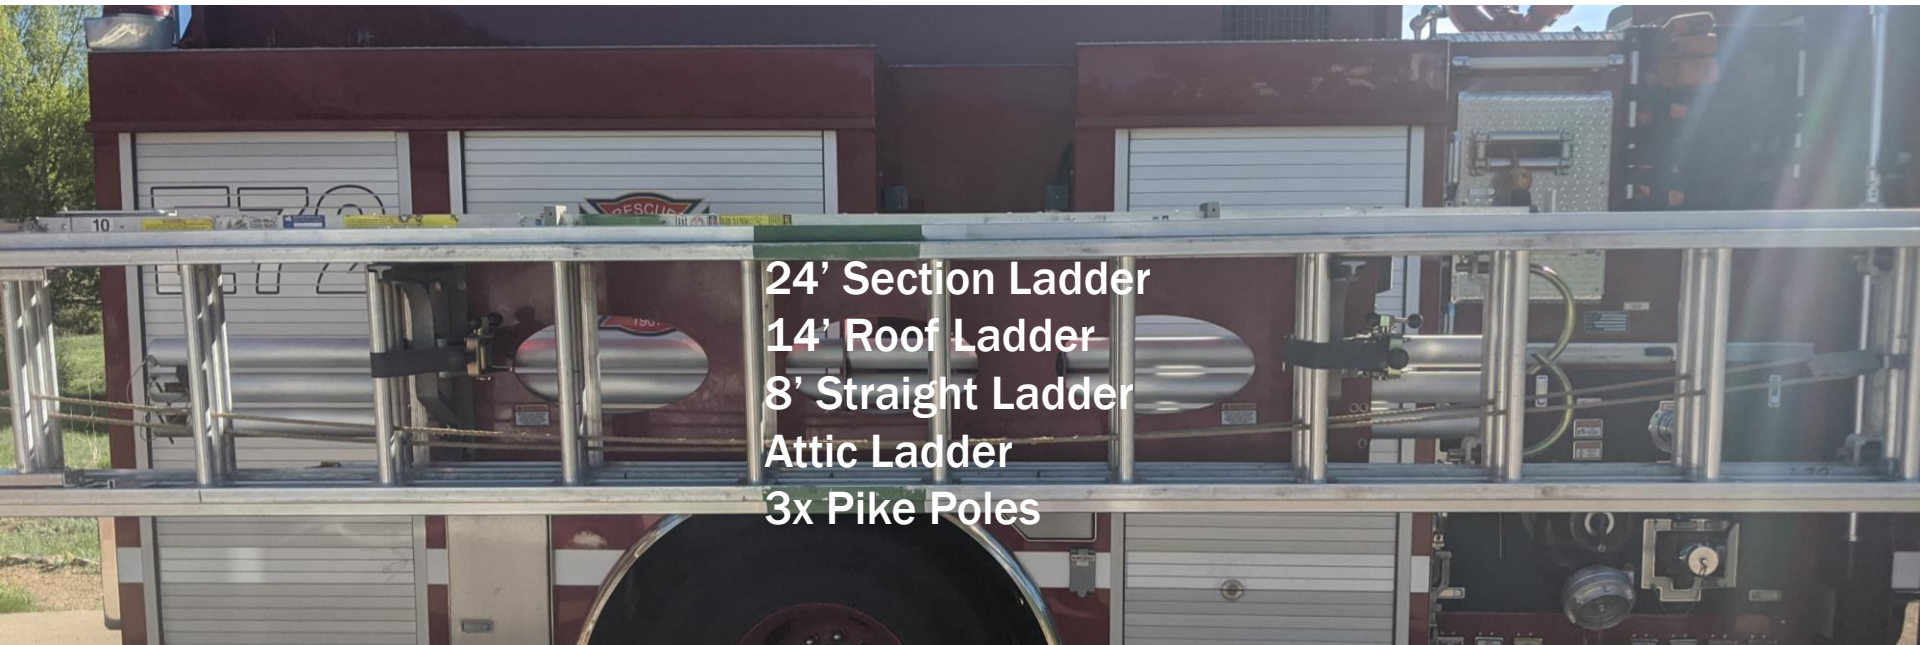

3 - Ladders

24' Section Ladder
14' Roof Ladder
8' Straight Ladder
Attic Ladder
3x Pike Poles

ESTES VALLEY FIRE PROTECTION DISTRICT

Serving the Residents and Visitors of the Estes Valley with Superior Fire and Safety Services

901 N. SAINT VRAIN AVE. ESTES PARK CO 80517 970-577-0900 FAX 970-577-0923