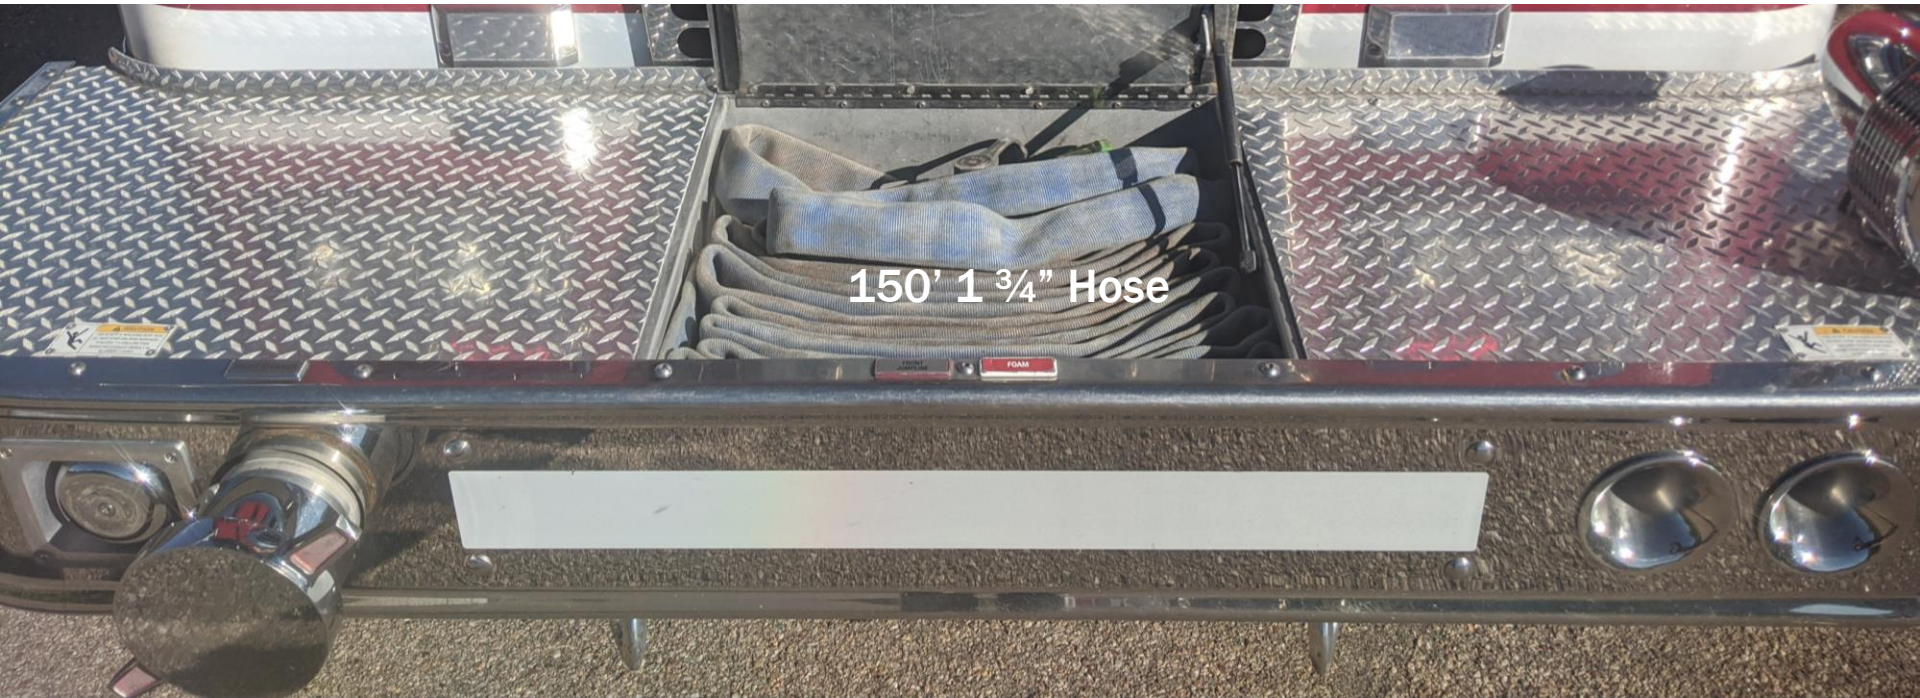

Front Bumper

150' 1 3/4" Hose

ESTES VALLEY FIRE PROTECTION DISTRICT

Serving the Residents and Visitors of the Estes Valley with Superior Fire and Safety Services

901 N. SAINT VRAIN AVE. ESTES PARK CO 80517 970-577-0900 FAX 970-577-0923