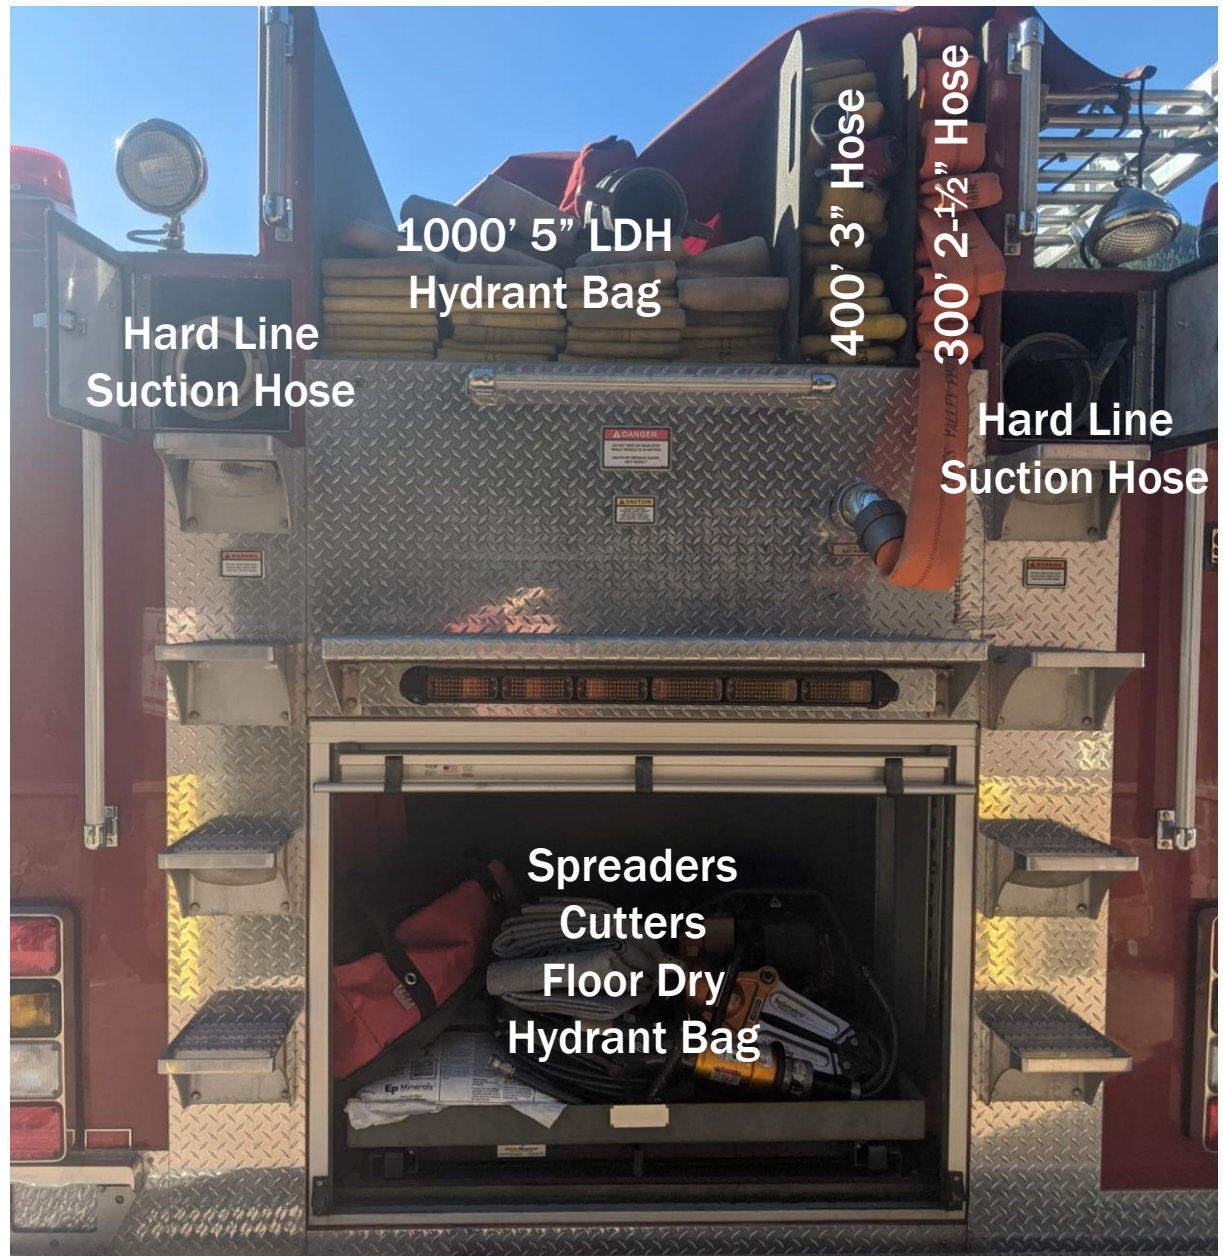

Rear

Hard Line
Suction Hose

1000' 5" LDH
Hydrant Bag

400' 3" Hose

300' 2-1/2" Hose

Hard Line
Suction Hose

Spreaders
Cutters
Floor Dry
Hydrant Bag

ESTES VALLEY FIRE PROTECTION DISTRICT

Serving the Residents and Visitors of the Estes Valley with Superior Fire and Safety Services

901 N. SAINT VRAIN AVE. ESTES PARK CO 80517 970-577-0900 FAX 970-577-0923