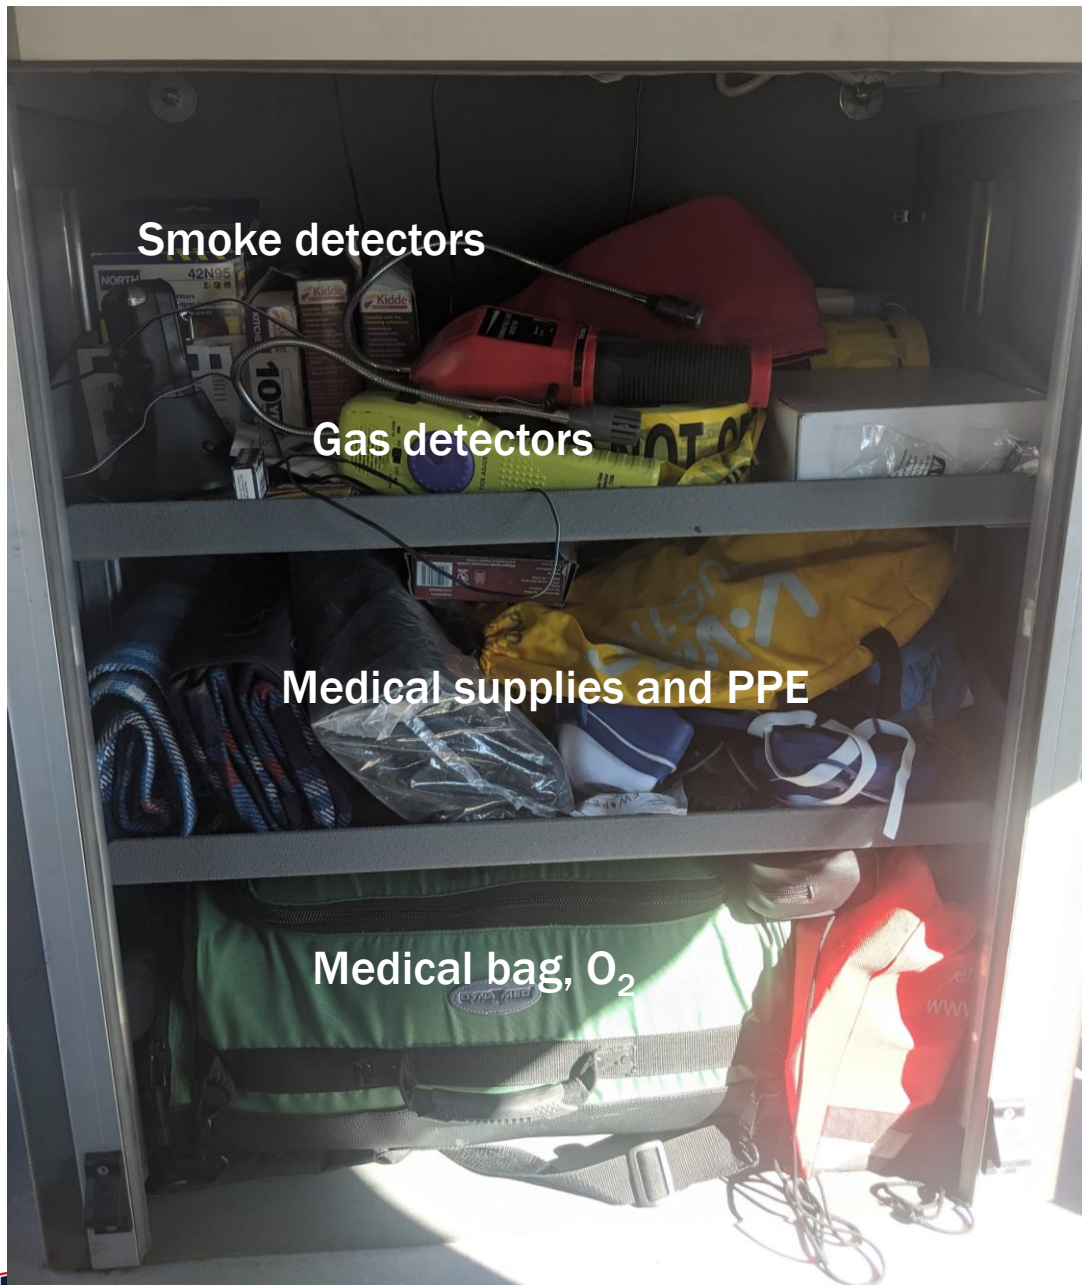

Smoke detectors

Gas detectors

Medical supplies and PPE

Medical bag, O₂

Cab Compartment

Serving the Residents and Visitors of the Estes Valley with Superior Fire and Safety Services

901 N. SAINT VRAIN AVE. ESTES PARK CO 80517 970-577-0900 FAX 970-577-0923