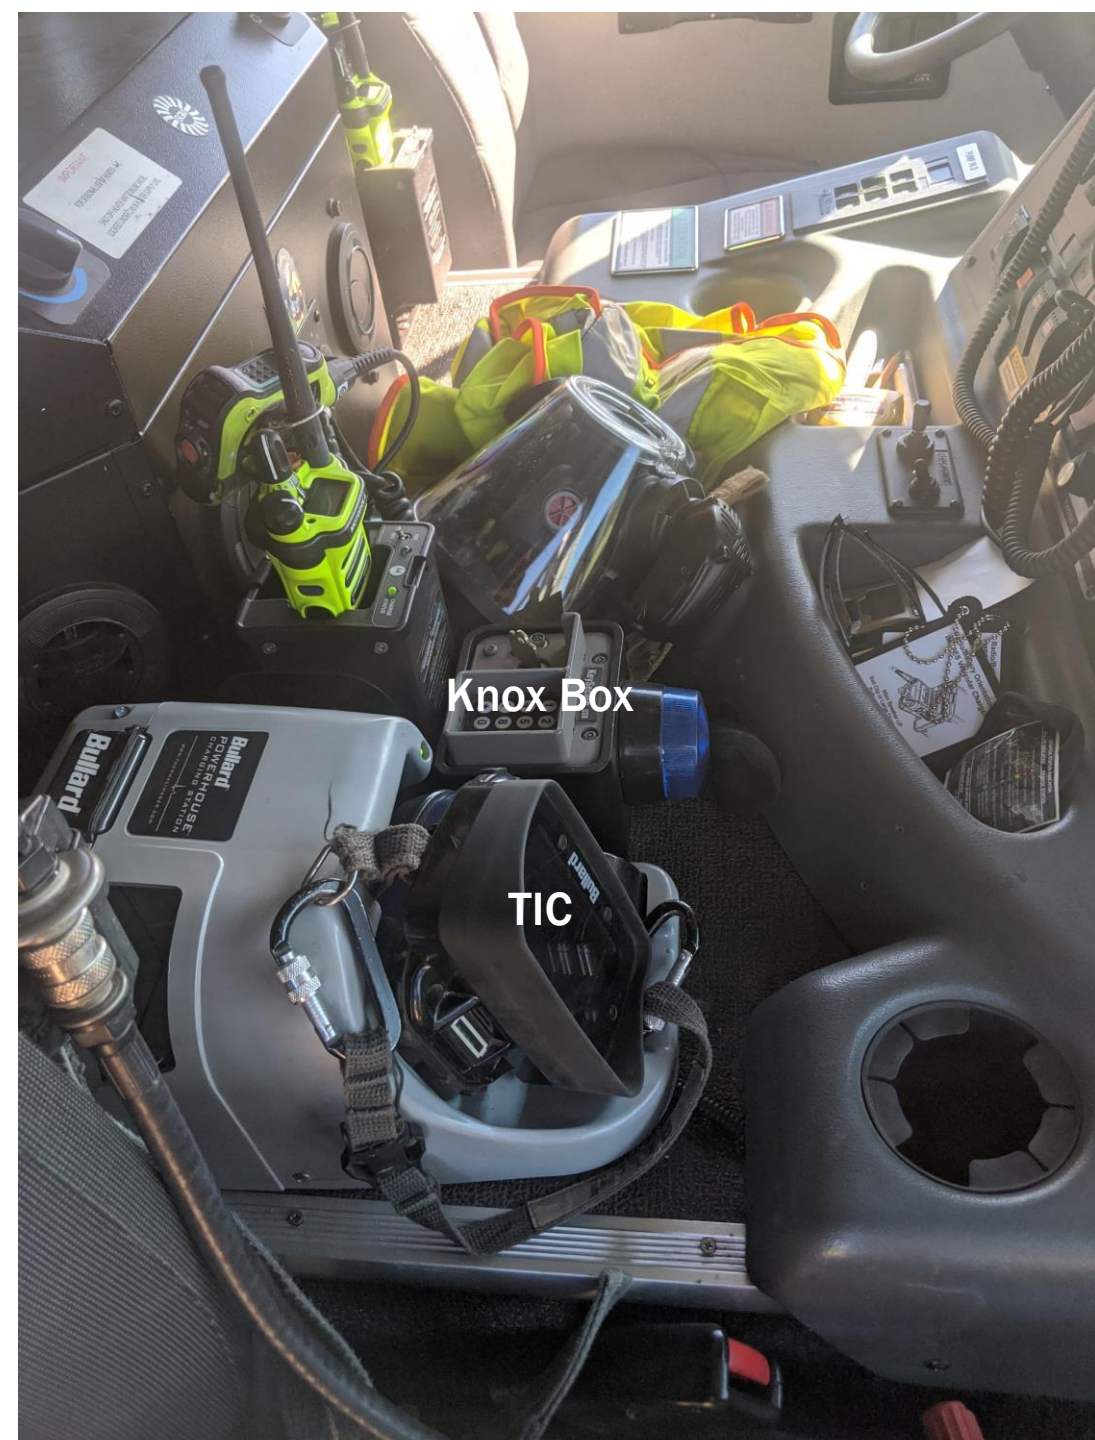

Knox Box

TIC

Officer's Seat

Fire and Safety Services

970-577-0900 **FAX 970-577-0923**

Smoke detectors

Gas detectors

Medical supplies and PPE