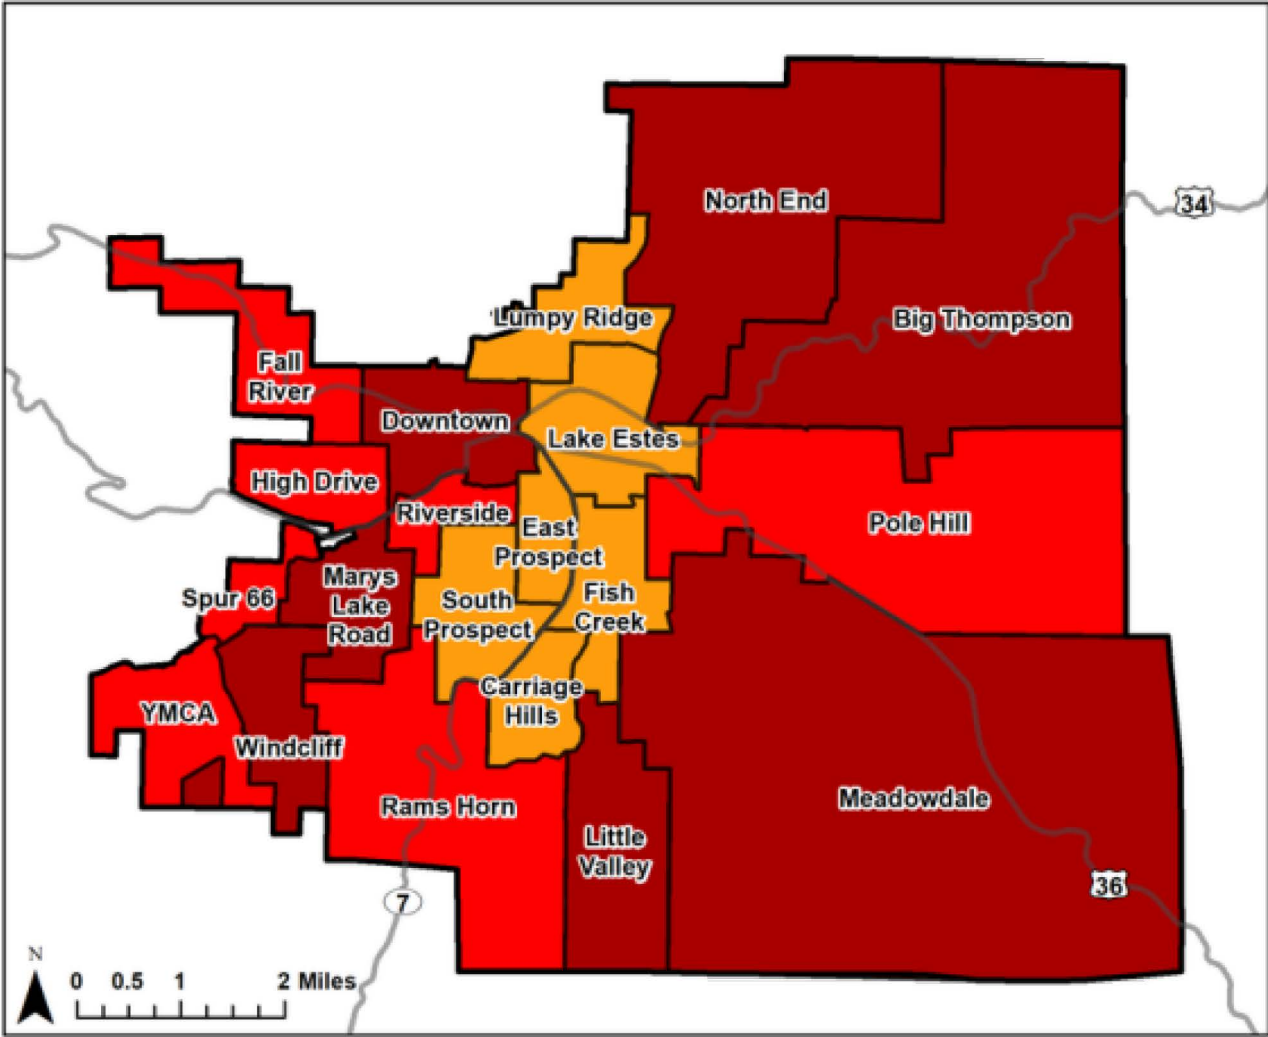

Overall Relative Risk within Estes Valley Fire Protection District

Relative Risk Rating by CWPP Plan Unit

Extreme High Moderate