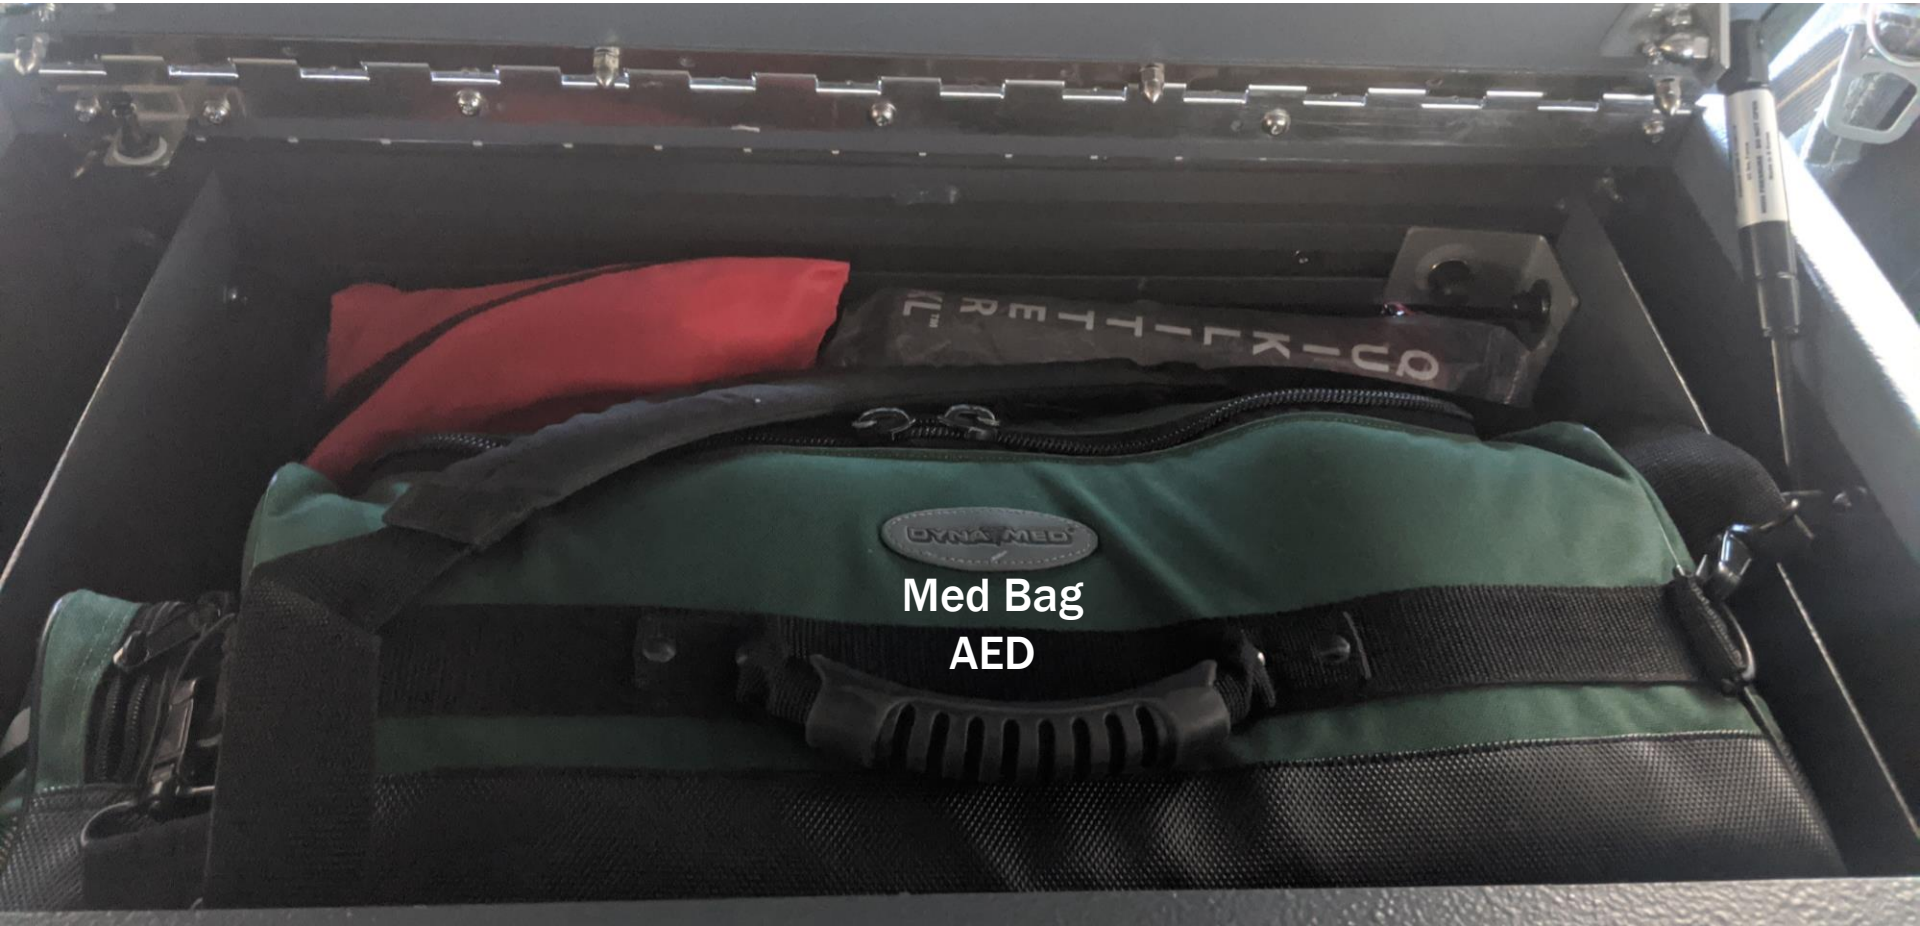

Officer's Seat

KNOX
Box

TIC

Pierce p96

SRS

ESTES VALLEY FIRE PROTECTION DISTRICT
Serving the Residents and Visitors of the District
901 N. SAINT VRAIN AVE. ESTES, CO. 80513

Doghouse

Med Bag
AED