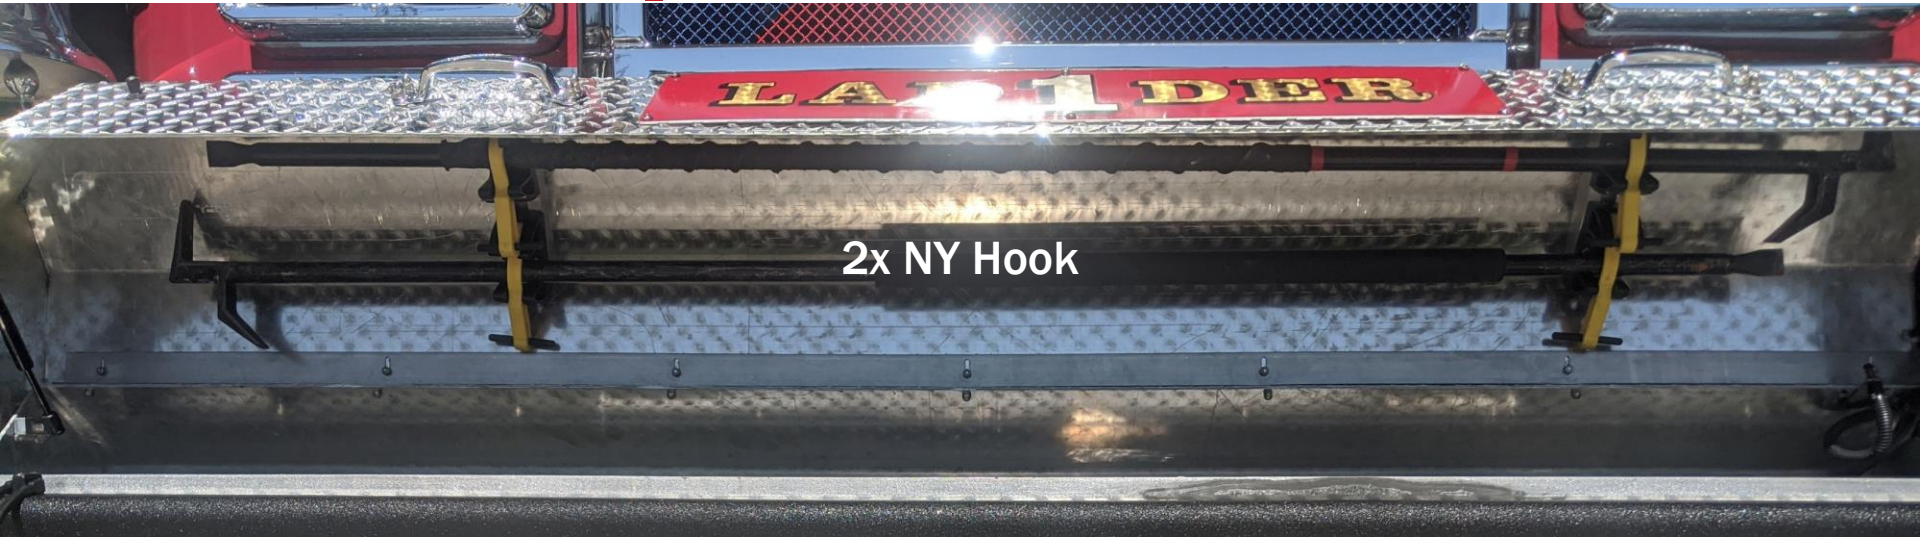

Front Bumper

2x NY Hook