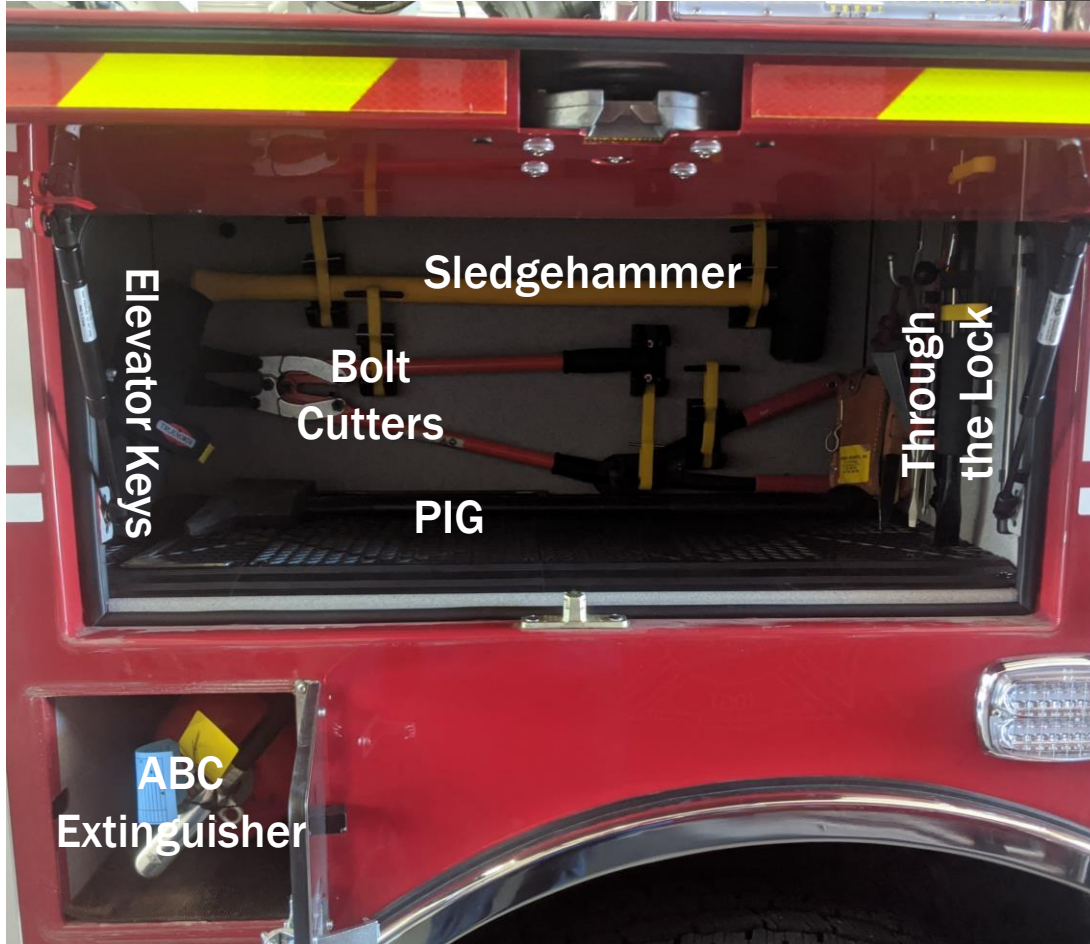

5 - Overwheel Compartment Officer's Side

ESTES VALLEY FIRE PROTECTION DISTRICT

Serving the Residents and Visitors of the Estes Valley with Superior Fire and Safety Services

901 N. SAINT VRAIN AVE. ESTES PARK CO 80517 970-577-0900 FAX 970-577-0923