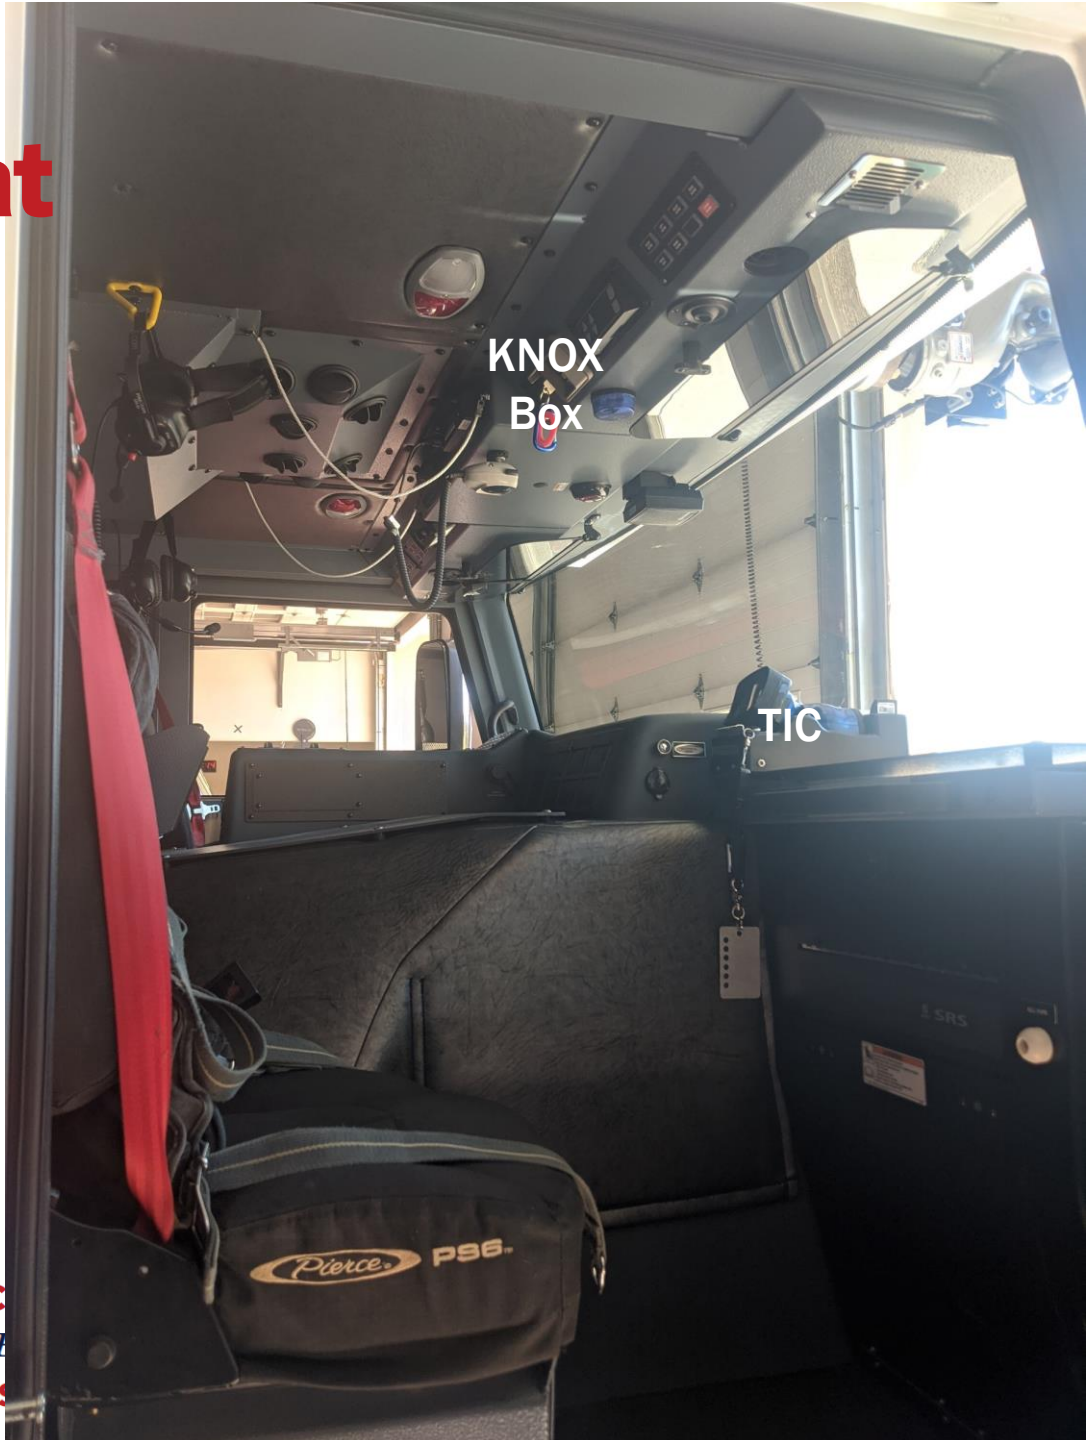

Officer's Seat

KNOX
Box

TIC

Pierce p96

SRS

ESTES VALLEY FIRE PROTECTION DISTRICT
Serving the Residents and Visitors of the District
901 N. SAINT VRAIN AVE. ESTES, CO. 80513