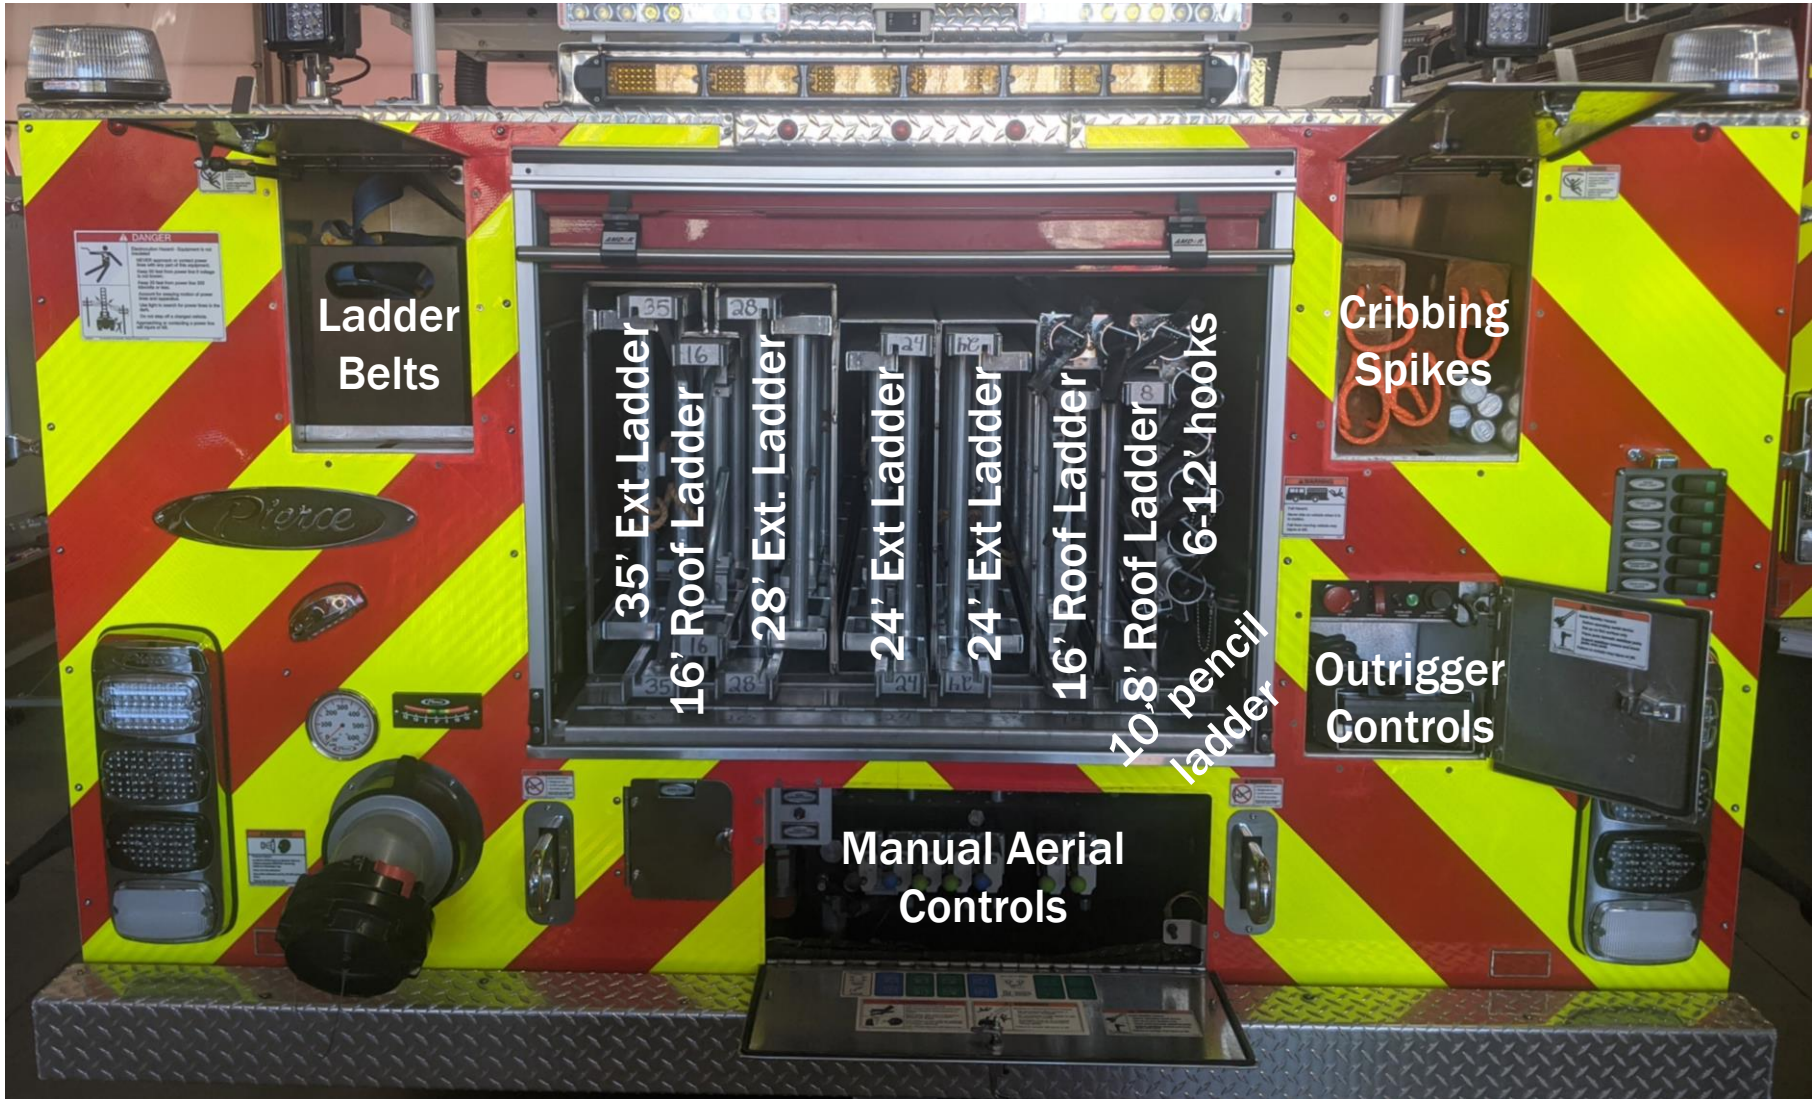

Rear

ESTES VALLEY FIRE PROTECTION DISTRICT

Serving the Residents and Visitors of the Estes Valley with Superior Fire and Safety Services

901 N. SAINT VRAIN AVE. ESTES PARK CO 80517 970-577-0900 FAX 970-577-0923