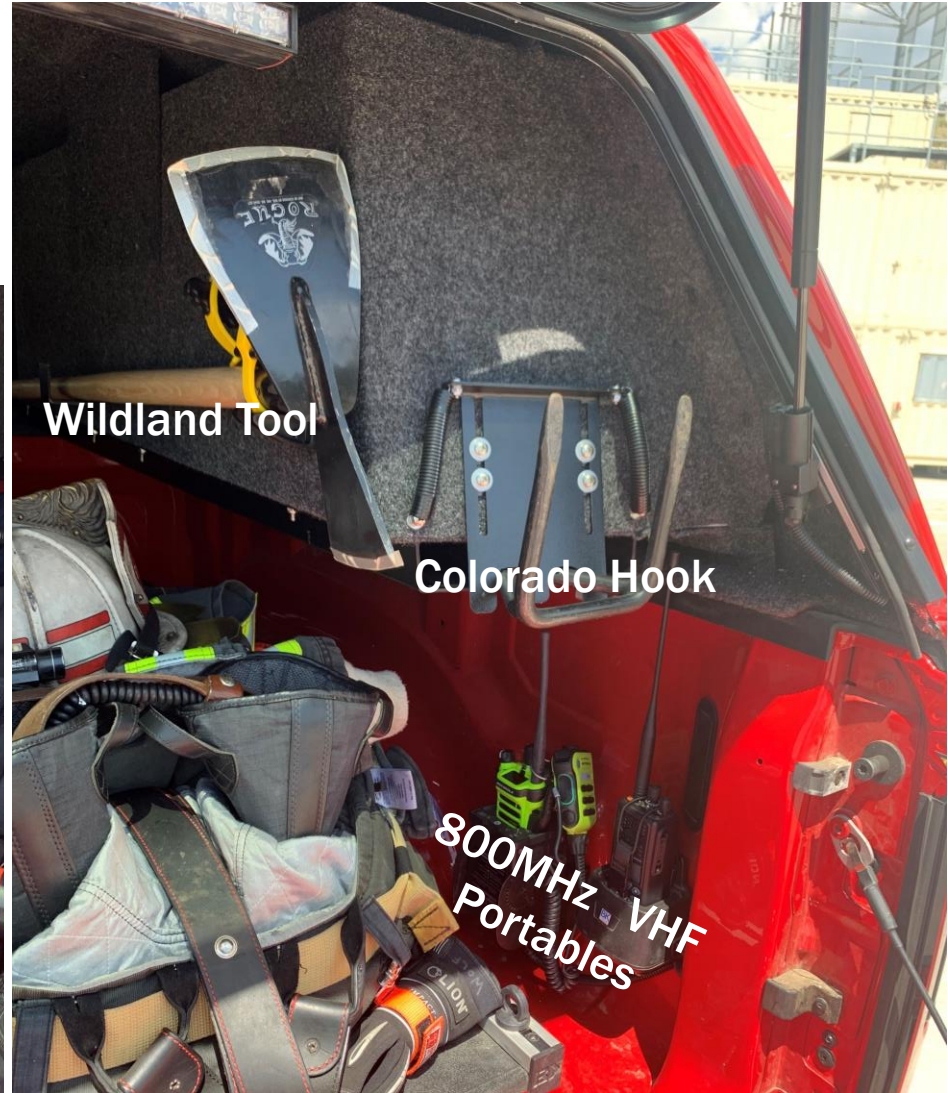

Wildland Tool

Colorado Hook

800MHZ VHF
Portables

ESTES VALLEY FIRE PROTECTION DISTRICT

Serving the Residents and Visitors of the Estes Valley with Superior Fire and Safety Services

901 N. SAINT VRAIN AVE. ESTES PARK CO 80517 970-577-0900 FAX 970-577-0923