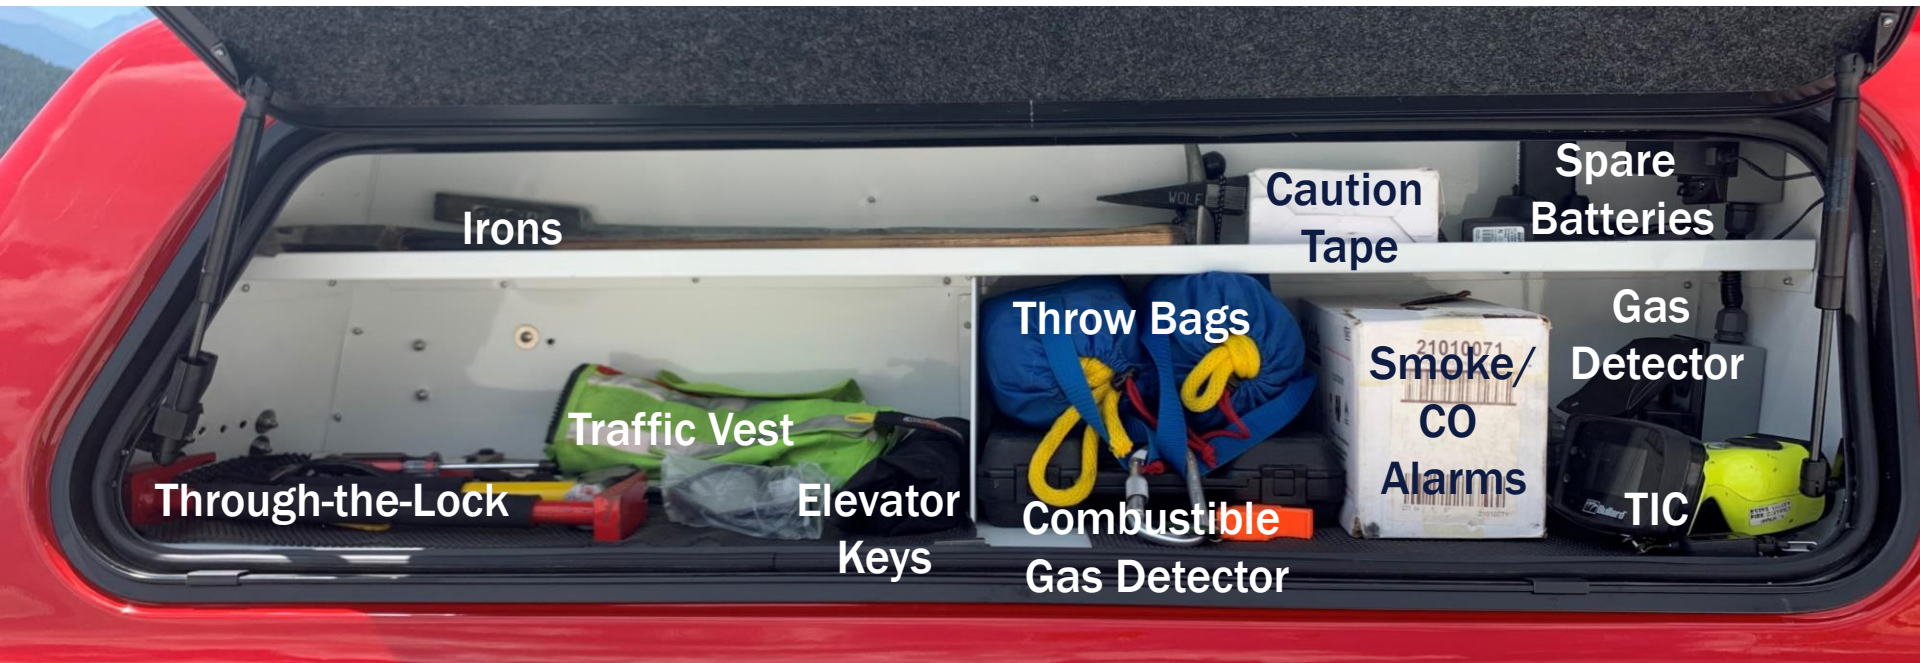

Officer Side Bed Topper - Misc

ESTES VALLEY FIRE PROTECTION DISTRICT

Serving the Residents and Visitors of the Estes Valley with Superior Fire and Safety Services

901 N. SAINT VRAIN AVE. ESTES PARK CO 80517 970-577-0900 FAX 970-577-0923